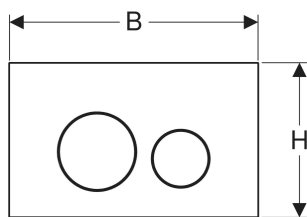

Geberit Sigma40 actuator plate for dual flush, round

Example image

APPLICATION PURPOSES

- For flush actuation with Sigma concealed cisterns
- For covering thicknesses ≥ 15 mm

CHARACTERISTICS

- Front actuation
- Sound-absorbing actuator rods, tool-free fast adjustment

TECHNICAL DATA

Button shape round

SCOPE OF DELIVERY

- Mounting frame
- 2 distance bolts
- 2 actuator rods

ACCESSORIES

- Geberit extension set for Sigma, Omega and Kappa concealed cisterns

Art. no.	Colour / surface	Product material	B cm	H cm	T cm
115.628.14.1 New	black matt / easy-to-clean coated	Stainless steel	24.6	15.2	0.4
115.628.FW.1 New	brushed, easy-to-clean coated	Stainless steel	24.6	15.2	0.4
115.628.JK.1 New	lava	Glass	24.6	15.2	0.6

<i>Art. no.</i>	<i>Colour / surface</i>	<i>Product material</i>	<i>B</i> cm	<i>H</i> cm	<i>T</i> cm
115.628.JL.1 New	sand grey	Glass	24.6	15.2	0.6
115.628.JT.1 New	white matt / easy-to-clean coated	Stainless steel	24.6	15.2	0.4
115.628.QB.1 New	red gold / brushed, easy-to-clean coated	Stainless steel	24.6	15.2	0.4
115.628.QD.1 New	black chrome / brushed, easy-to-clean coated	Stainless steel	24.6	15.2	0.4
115.628.QF.1 New	brass-coloured / brushed, easy-to-clean coated	Stainless steel	24.6	15.2	0.4
115.628.SI.1 New	white	Glass	24.6	15.2	0.6
115.628.SJ.1 New	black	Glass	24.6	15.2	0.6