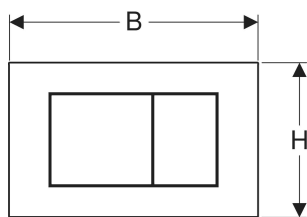

Geberit Sigma40 actuator plate for dual flush, square

Example image

APPLICATION PURPOSES

- For flush actuation with Sigma concealed cisterns
- For covering thicknesses ≥ 15 mm

CHARACTERISTICS

- Front actuation
- Sound-absorbing actuator rods, tool-free fast adjustment

TECHNICAL DATA

Button shape square

SCOPE OF DELIVERY

- Mounting frame
- 2 distance bolts
- 2 actuator rods

ACCESSORIES

- Geberit extension set for Sigma, Omega and Kappa concealed cisterns

Art. no.	Colour / surface	Product material	B cm	H cm	T cm
115.629.14.1 New	black matt / easy-to-clean coated	Stainless steel	24.6	15.2	0.4
115.629.FW.1 New	brushed, easy-to-clean coated	Stainless steel	24.6	15.2	0.4
115.629.JK.1 New	lava	Glass	24.6	15.2	0.6